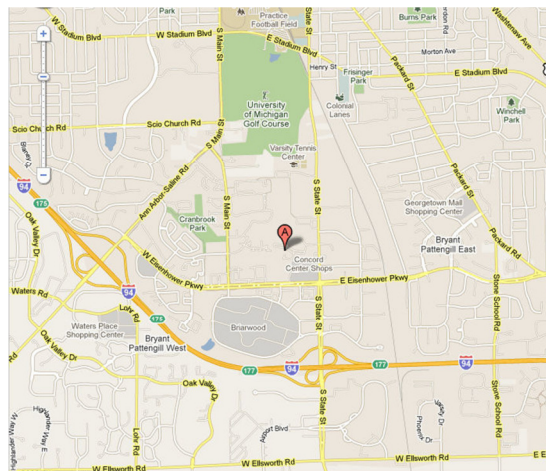

600 Hidden Valley Club Drive, Ann Arbor, MI 48104
734-761-8910

Directions to Hidden Valley Club Apartments

Traveling from the North/South:

1. Take US-23 to I-94 Westbound via Exit 35 toward Chicago.
2. Go 2.9 miles to Exit 177 (State St.).
3. Turn Right onto S. State St.
4. Go 0.5 mile to Hidden Valley Club Dr. (Just past Kinkos).
5. Turn Left onto Hidden Valley Club Dr.
6. Follow the signs to the office.

Traveling from the East:

1. Take I-94 Westbound to Exit 177 (State St.).
2. Turn Right onto S. State St.
3. Go 0.5 mile to Hidden Valley Club Dr. (Just past Kinkos).
4. Turn Left onto Hidden Valley Club Dr.
5. Follow the signs to the office.

Traveling from the West:

1. Take I-94 Eastbound to Exit 177 (State St.).
2. Turn Left onto S. State St.
3. Go 0.5 mile to Hidden Valley Club Dr. (Just past Kinkos).
4. Turn Left onto Hidden Valley Club Dr.
5. Follow the signs to the office.